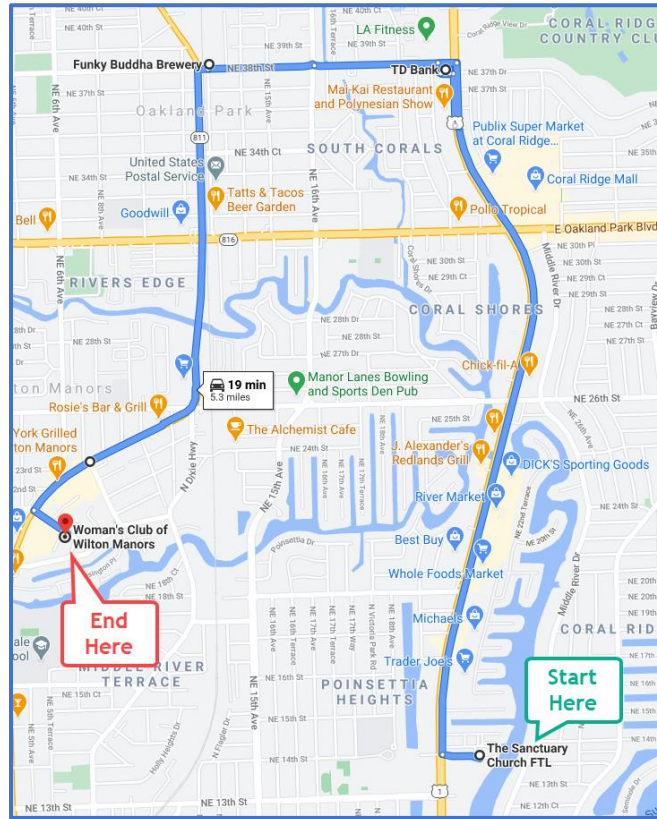

Pride to the Polls

Directions:

1. (N) on US1 From Sanctuary Church north
2. (L) on 38th Street
3. (L) on Dixie Hwy
4. (R) on Wilton Drive
5. (L) on NE 21st Ct
6. Park for free in the City Hall Parking Lot

Instructions:

1. Follow the car in front of you
2. Obey speed limits (do not drive 5 MPH below speed limit)
3. Stay in middle lane unless you must turn
4. There will be a DJ & food truck waiting for us at the end of the parade
5. VOTE with us!